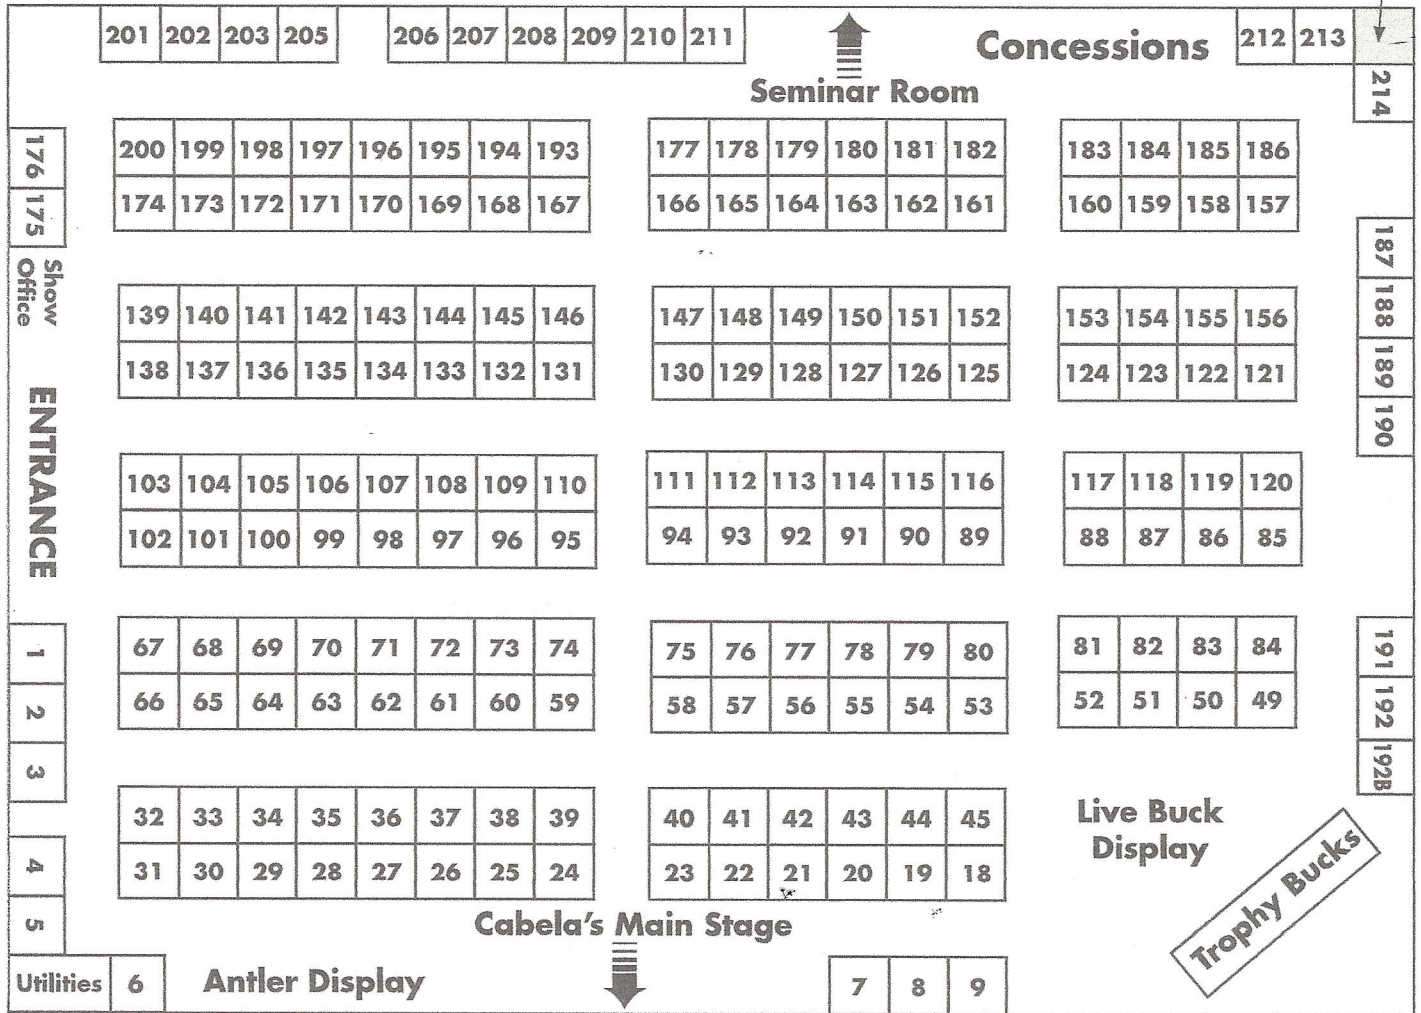

Feb. 23, 24 and 25, 2018

SHOPKO HALL

GREEN BAY
Floor Plan

5 x 5
Obstruction

BOOTH PRICES	LOAD IN	SHOW HOURS	LOAD OUT
10' x 10' - \$475	Thu. 8am-8pm	Fri. 3pm-9pm	Sun. 4pm-10pm
Corners - \$525	Fri. 7am-2pm	Sat. 9am-7pm	
Bulk Space - Call for quote		Sun. 10am-4pm	

Reserve Your Space Today! 920-676-1915

SAJE EVENTS, INC.

598 Borvan Avenue • Green Bay, WI 54304

920-676-1915 • Email: sajeevents@new.rr.com