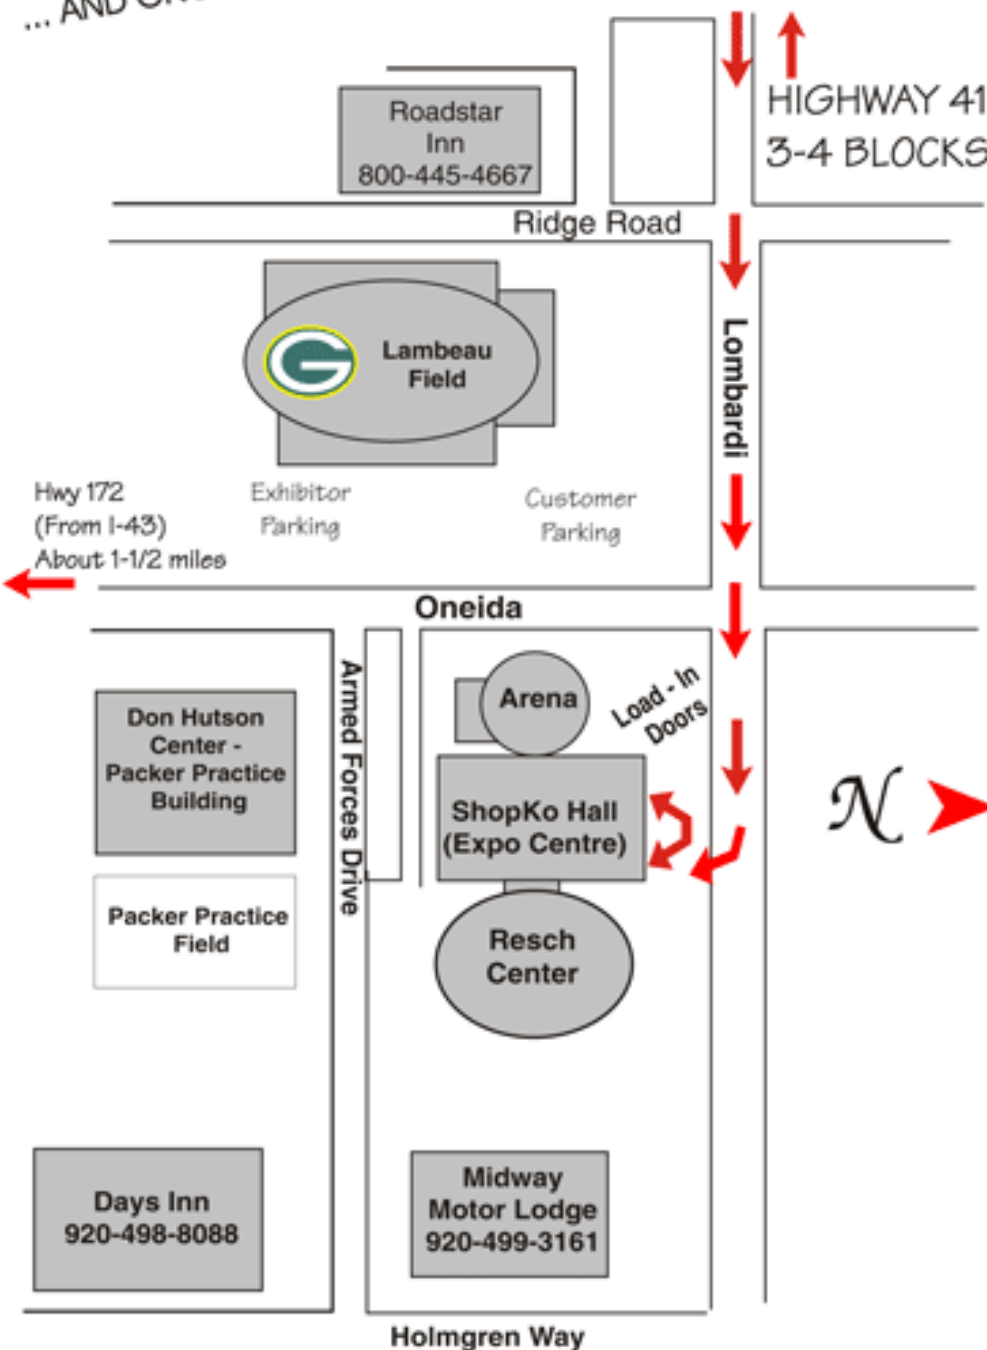

To Get To Green Bay...

FROM THE NORTH - Highway 41 to the Lombardi Exit, East (left) to Veterans Memorial Complex. (Arena/Shopko Hall/ Resch Center)

FROM THE WEST - Highway 29 to 41, south on 41 to the Lombardi exit (second exit), east on Lombardi.

FROM THE SOUTH from Milwaukee - I-43 north to the Highway 172 exit, 172 West to Oneida Street, north on Oneida

(The exits are well marked with Stadium/Arena/Expo Centre signs, and it's pretty hard to get lost in Green Bay!) **ShopKo Hall load in doors are accessed from Lombardi Ave. Front doors from Armed Forces Drive. During the show EXHIBITOR PARKING IS ON THE SOUTH END OF LAMBEAU FIELD LOT.**

... AND ONCE YOU GET TO GREEN BAY...

Saje Events, Inc.
OFFICE:
800-628-7971
920-434-7469

CELL PHONE:
920-676-1915

SHOW OFFICE
(Thursday thru Sunday of Show)
920-405-1173