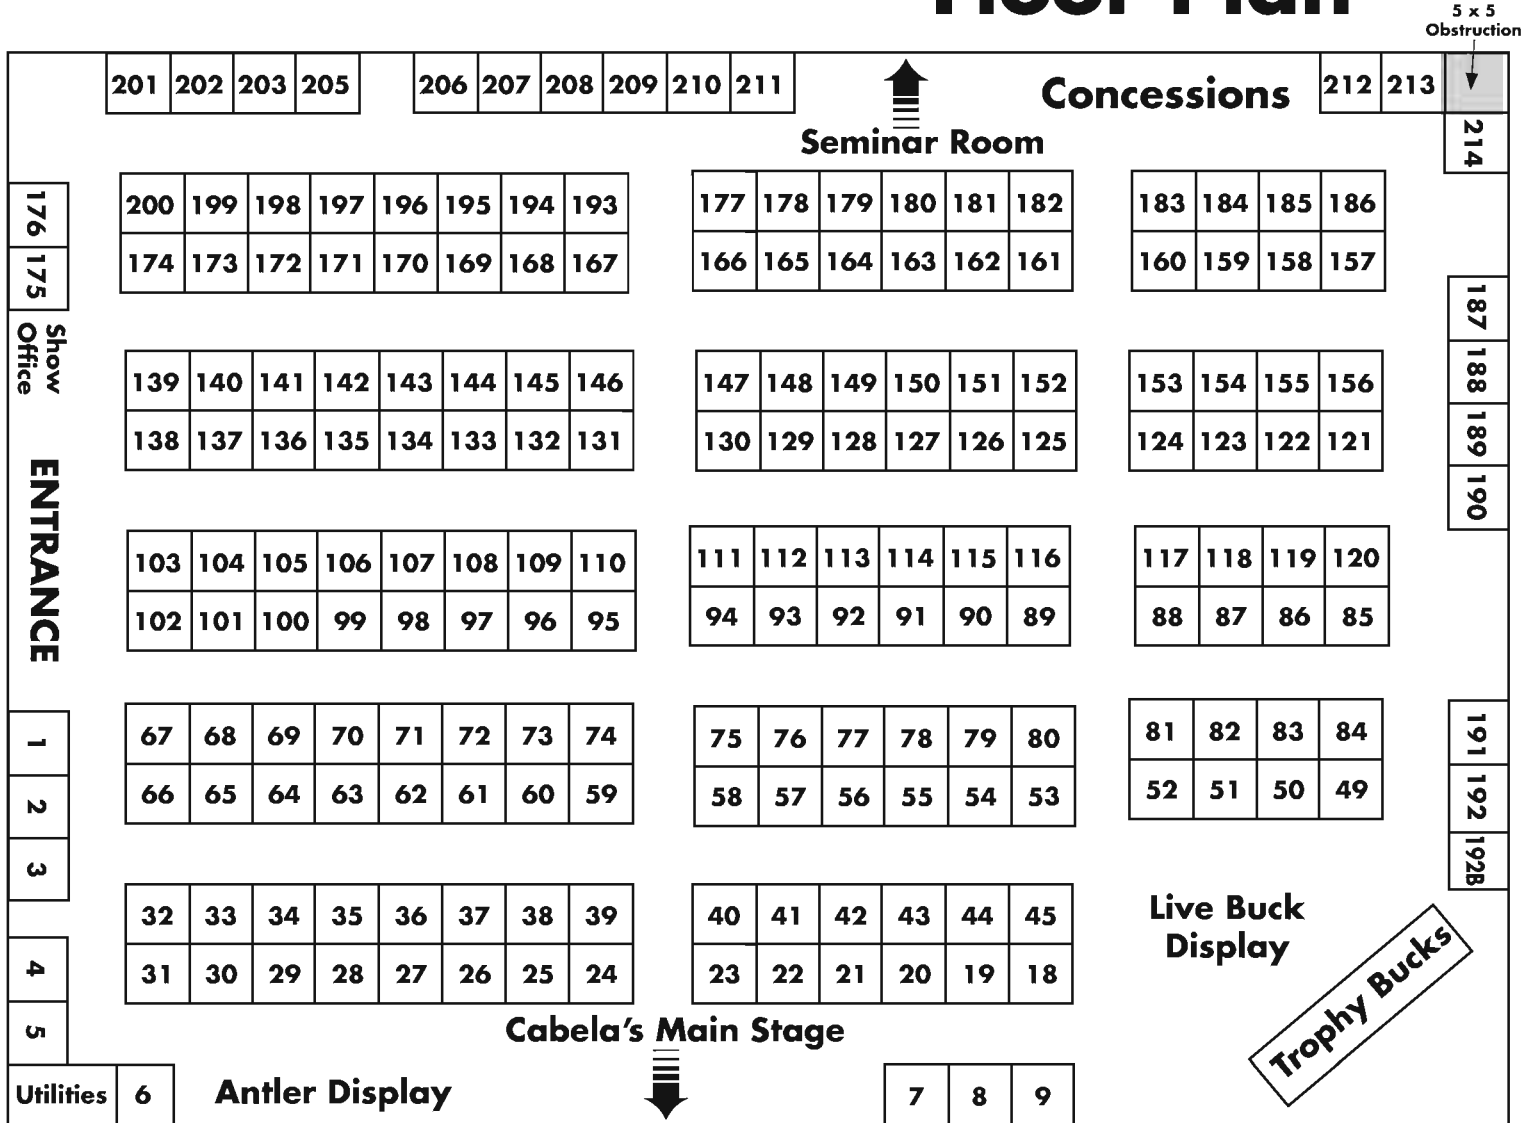

Feb. 24, 25 and 26, 2017

SHOPKO HALL

GREEN BAY
Floor Plan

BOOTH PRICES	LOAD IN	SHOW HOURS	LOAD OUT
10' x 10' - \$475	Thu. 8am-8pm	Fri. 3pm-9pm	Sun. 4pm-10pm
Corners - \$525	Fri. 7am-2pm	Sat. 9am-7pm	
Bulk Space - Call for quote		Sun. 10am-4pm	

Reserve Your Space Today! 920-434-7469

SAJE EVENTS, INC.

3637 Mighty Oak Trail • Green Bay, WI 54313
920-434-7469 • Email: sajeevents@new.rr.com