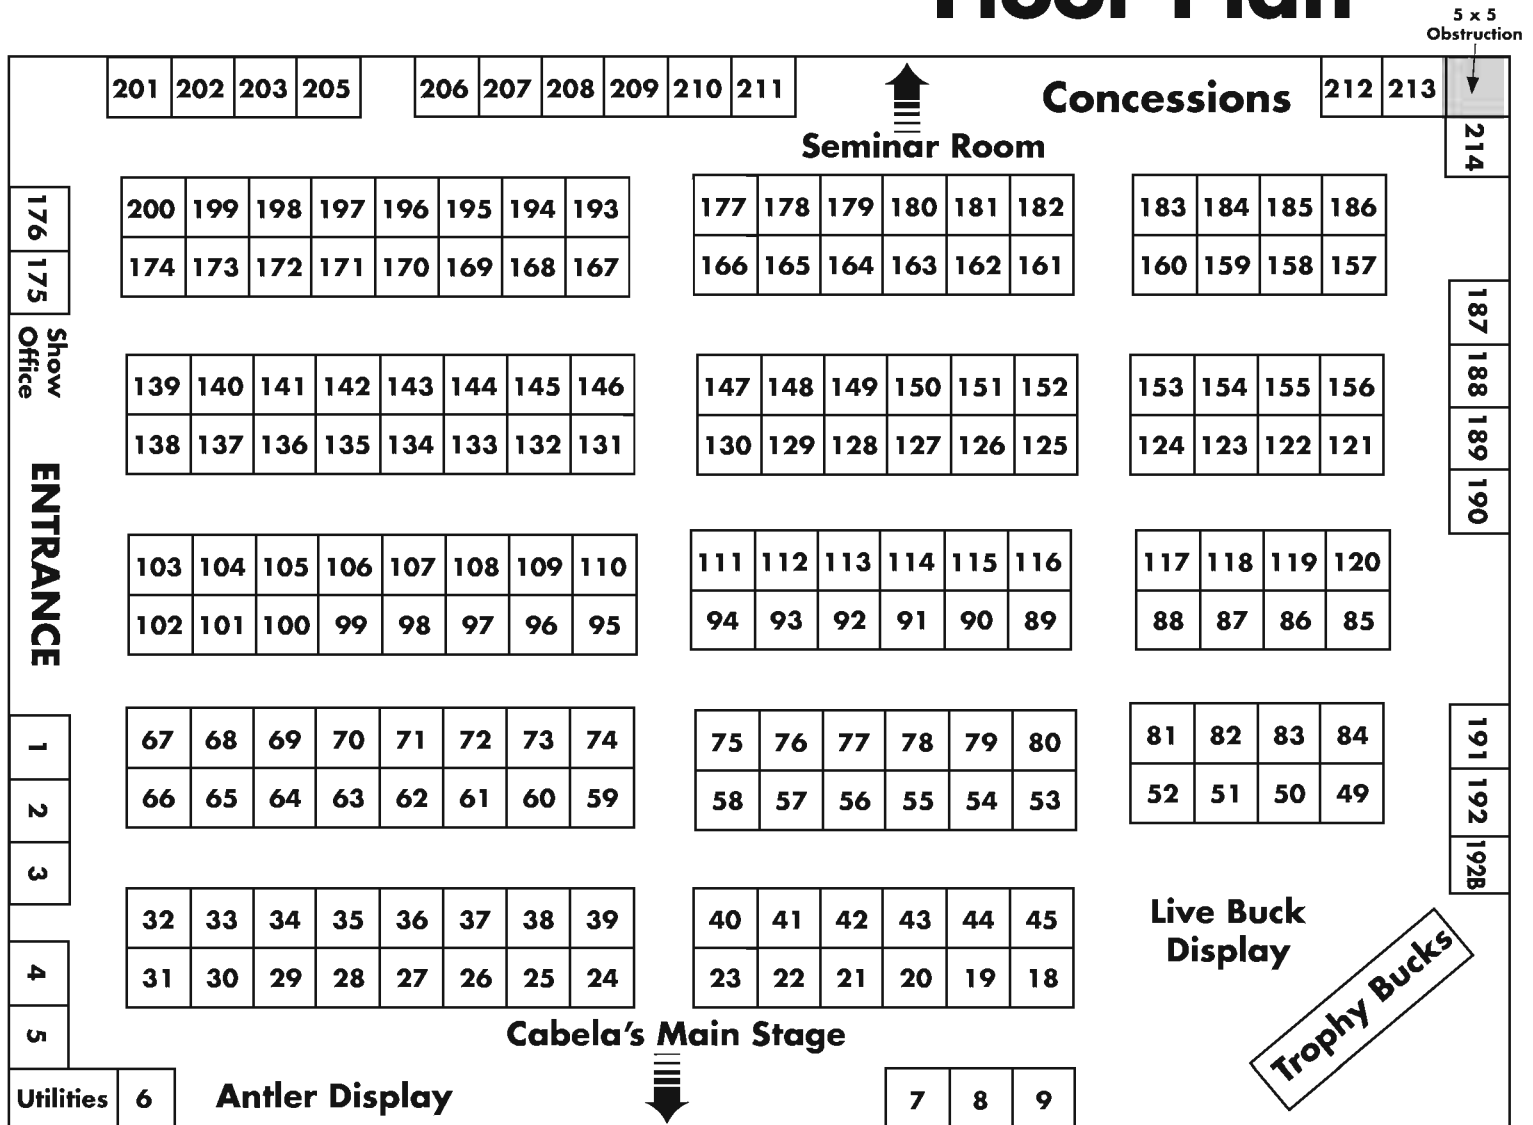

Feb. 24, 25 and 26, 2017

SHOPKO HALL

GREEN BAY Floor Plan

BOOTH PRICES	LOAD IN	SHOW HOURS	LOAD OUT
10' x 10' - \$475	Thu. 8am-8pm	Fri. 3pm-9pm	Sun. 4pm-10pm
Corners - \$525	Fri. 7am-2pm	Sat. 9am-7pm	
Bulk Space - Call for quote		Sun. 10am-4pm	

Reserve Your Space Today! 920-434-7469

SAJE EVENTS, INC.

3637 Mighty Oak Trail • Green Bay, WI 54313
 920-434-7469 • Email: sajeevents@new.rr.com