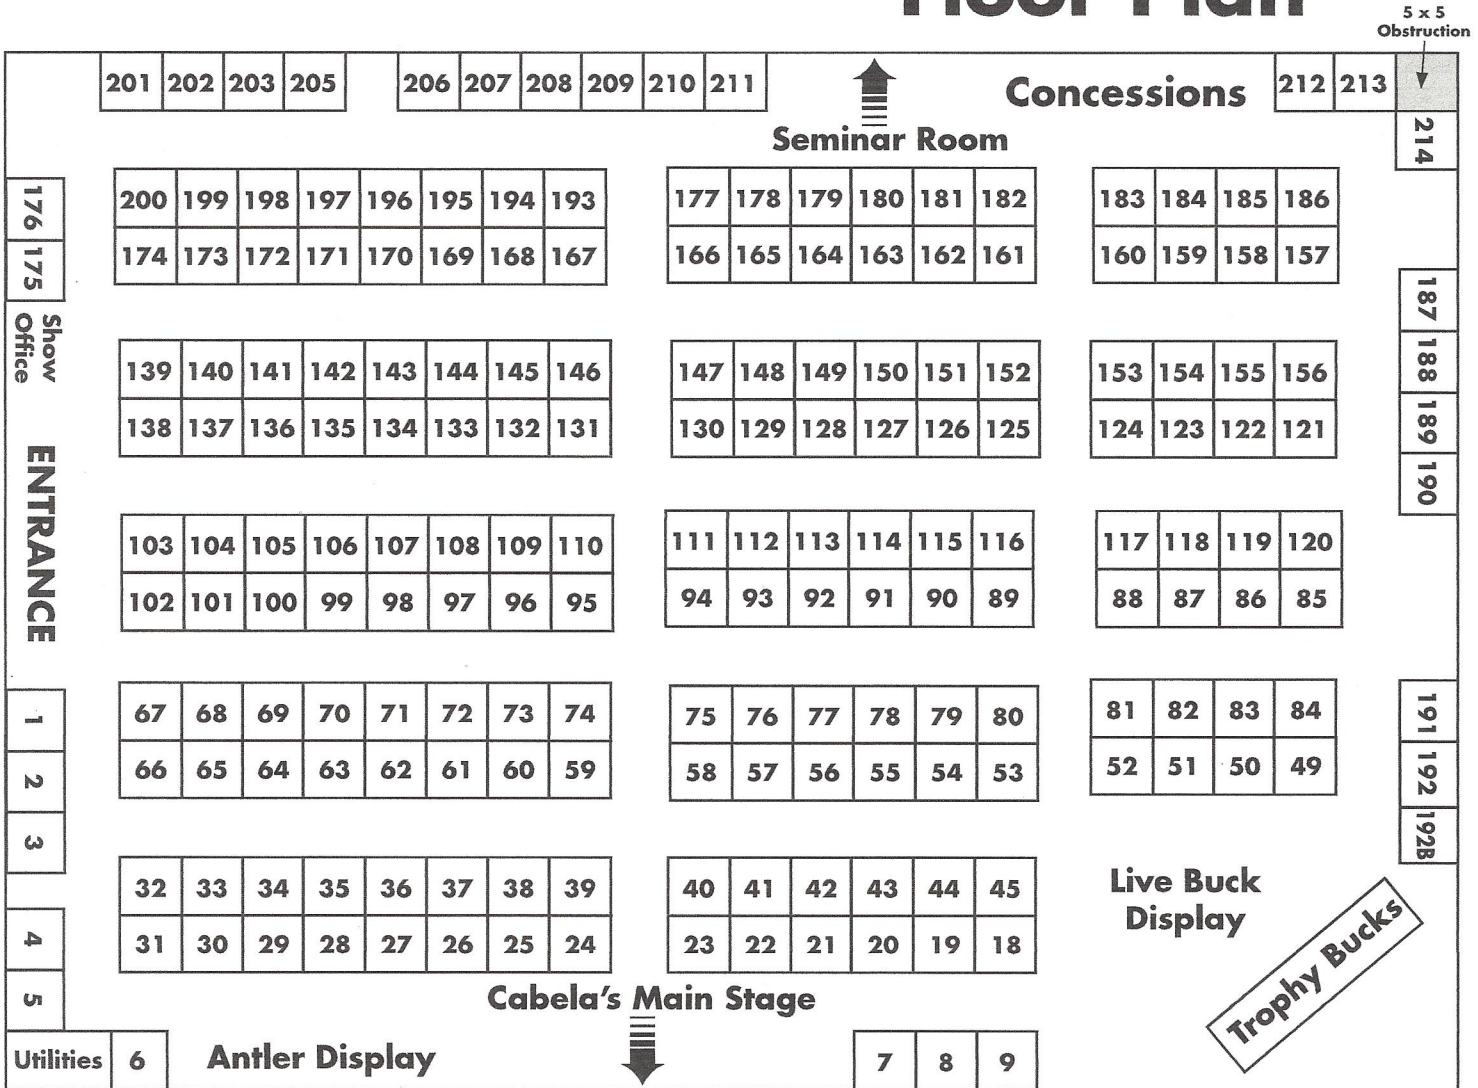

Feb. 23, 24 and 25, 2018

SHOPKO HALL

GREEN BAY
Floor Plan

BOOTH PRICES	LOAD IN	SHOW HOURS	LOAD OUT
10' x 10'-\$475	Thu. 8am-8pm	Fri. 3pm-9pm	Sun. 4pm-10pm
Corners -\$525	Fri. 7am-2pm	Sat. 9am-7pm	
Bulk Space - Call for quote		Sun. 10am-4pm	

Reserve Your Space Today! 920-434-7469

SAJE EVENTS, INC.

598 Borvan Avenue • Green Bay, WI 54304
920-434-7469 • Email: sajeevents@new.rr.com